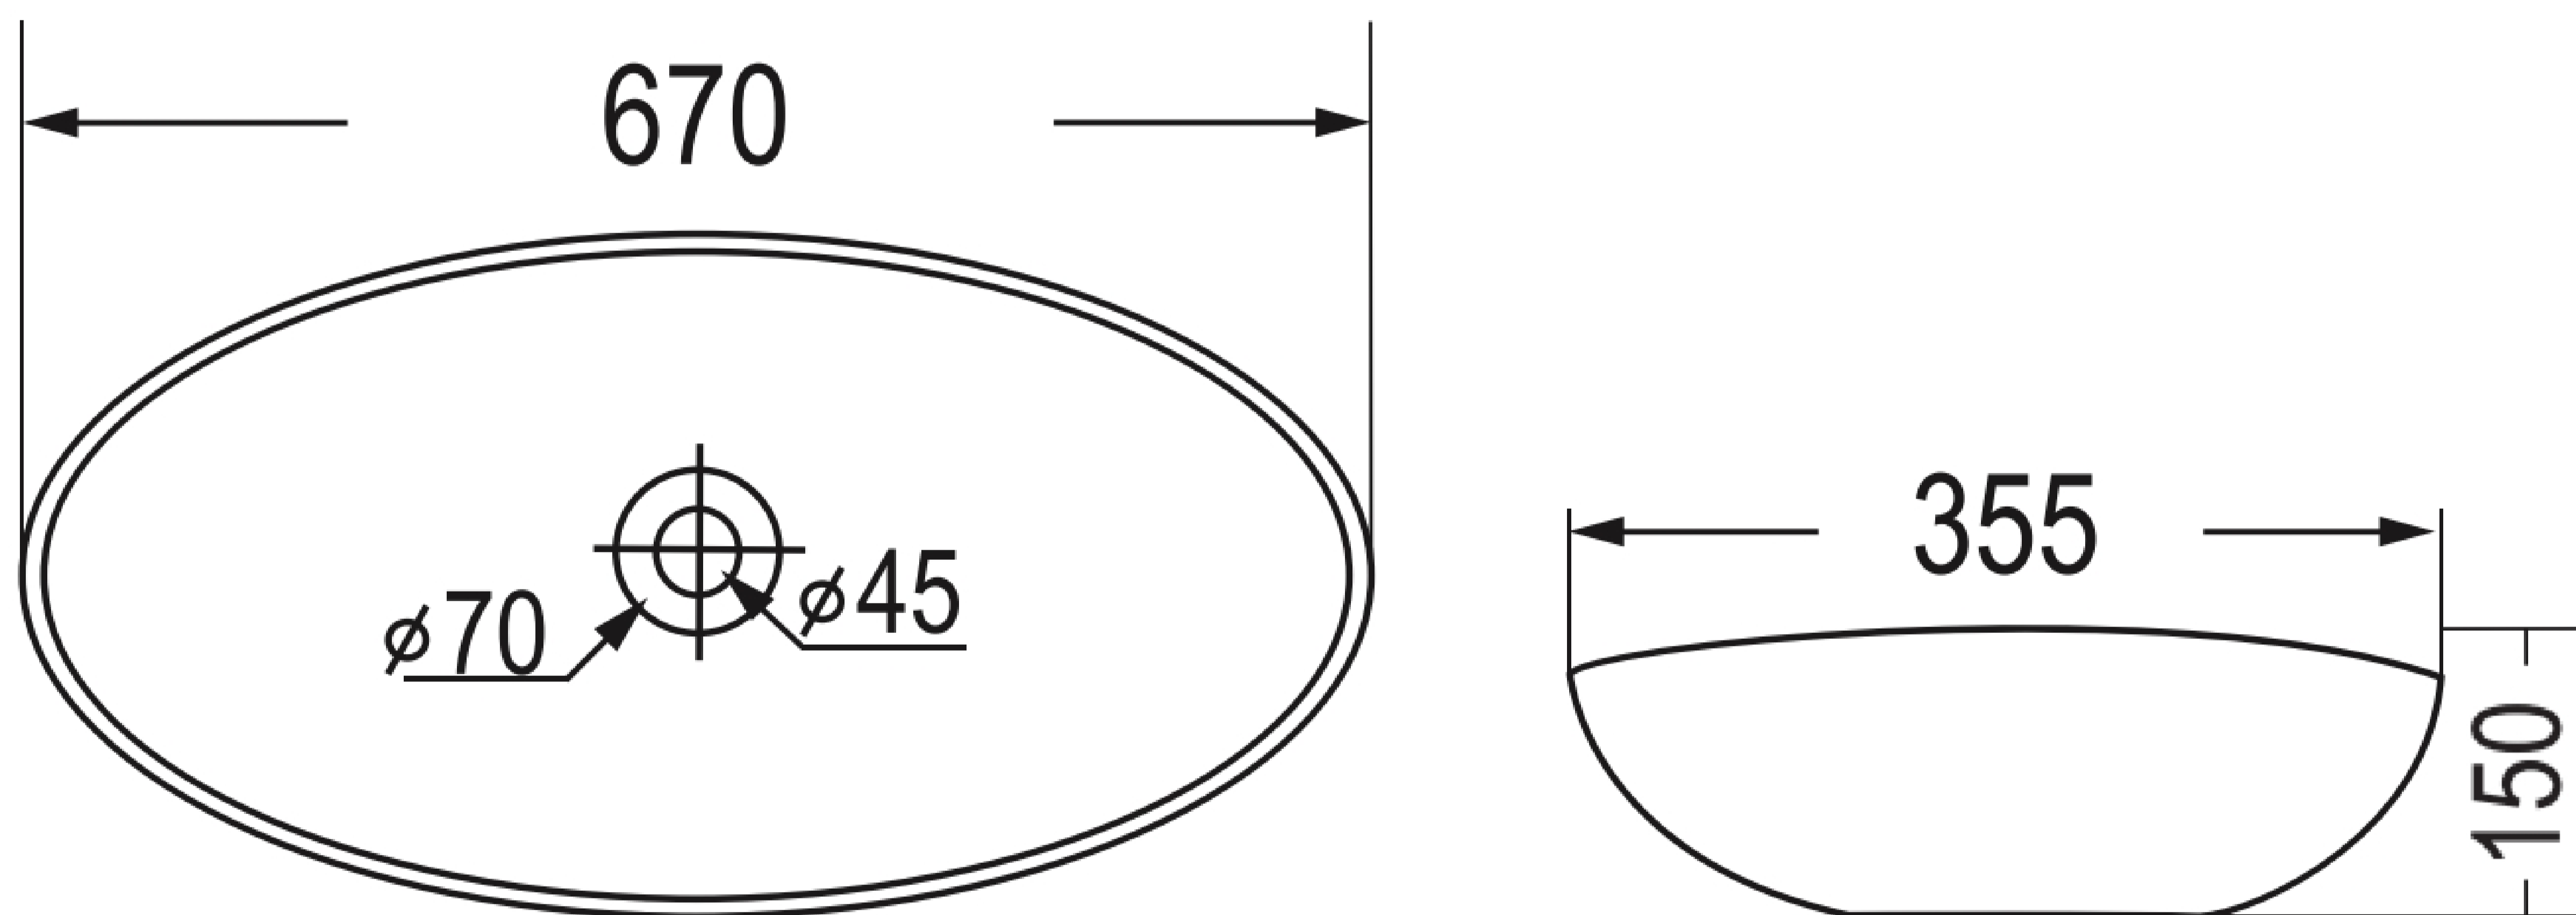

Table Mounted Wash Basin

Product Code : 9224

Technical Drawing

All dimension are in **mm**